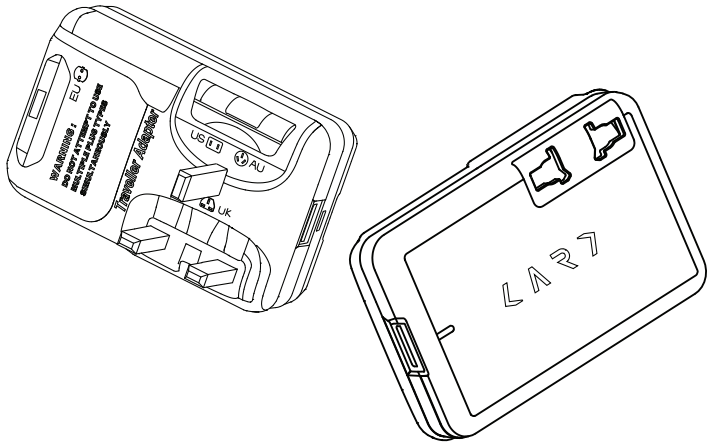

Card Adapter

ΛΑΤΥ
Compact And Revolutionary Designs

Slimmest Travel Adapter With USB

Support AC Socket Adapter & USB (1A) Charging same time

• Integrated universal AC power

• Integrated design, AC plug and USB DC output same time.

• USB output, supports 1A for iPhone, iPad and Android smartphone fast charging and other USB charging devices

Specifications:

- Designed & engineered in Singapore
- Get connected in over 150 countries worldwide
- Ultra Slim and integrate design
- Output: 5VDC/1000mA max.
- 1-year warranty Weight: 76g
- Dimensions: WDH: 85x54.5x21.4 mm

• Suit for over 150 countries world wide

• Open lid

• Replaceable fuse 6.3A

• Slider lock to switch plug type

Cautions:

- Don't use for Hi-Power Device (Dryer under 630W/100V, 1260W/200V)
- Don't Attempt to use multiple plug types simultaneously
- Keep device indoors and away from Humidity
- Always use the protection cover for safety
- Slide the Safety switch for choice plug