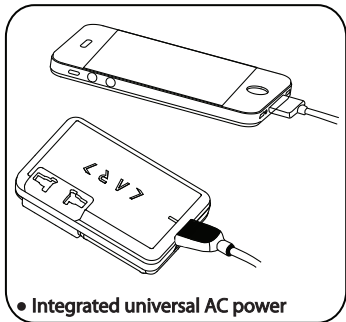

Card Adapter

ΛΑΤΥ
Compact And Revolutionary Designs

Slimmest Travel Adapter With USB

Support AC Socket Adapter & USB (1A) Charging same time

• Integrated universal AC power

• Integrated design, AC plug and USB DC output same time.

• USB output, supports 1A for iPhone, iPad and Android smartphone fast charging and other USB charging devices

Specifications:

- Designed & engineered in Singapore
- Get connected in over 150 countries worldwide
- Ultra Slim and integrate design
- Output: 5VDC/1000mA max.
- 1-year warranty Weight: 76g
- Dimensions: WDH: 85x54.5x21.4 mm

• Suit for over 150 countries world wide

• Open lid

• Replaceable fuse 6.3A

• Slider lock to switch plug type

Cautions:

- Don't use for Hi-Power Device (Dryer under 630W/100V, 1260W/200V)
- Don't Attempt to use multiple plug types simultaneously
- Keep device indoors and away from Humidity
- Always use the protection cover for safety
- Slide the Safety switch for choice plug