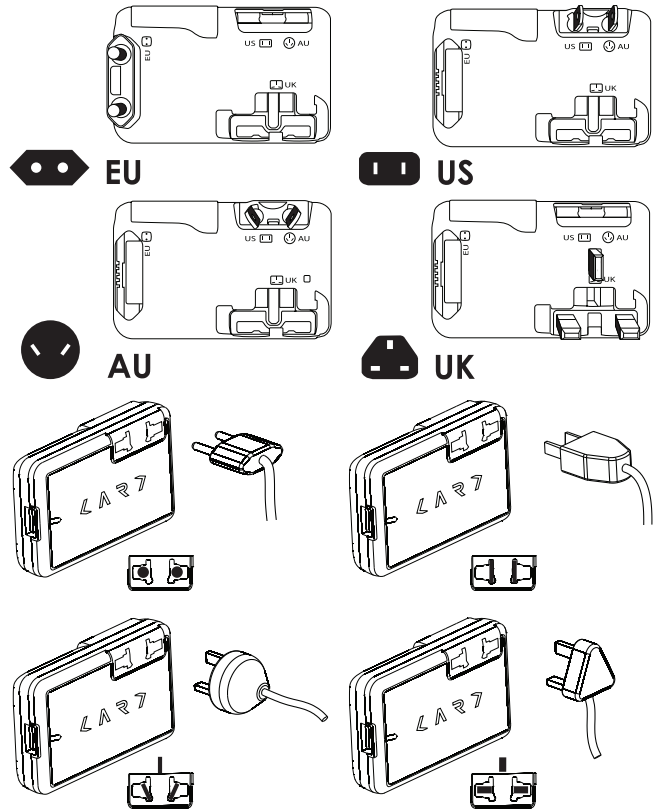

Card Adapter

ΛΑΤΥ
Compact And Revolutionary Designs

Slimmest Travel Adapter With USB

Support AC Socket Adapter & USB (1A) Charging same time

• Integrated universal AC power

• Integrated design, AC plug and USB DC output same time.

• USB output, supports 1A for iPhone, iPad and Android smartphone fast charging and other USB charging devices

Specifications:

- Designed & engineered in Singapore
- Get connected in over 150 countries worldwide
- Ultra Slim and integrate design
- Output: 5VDC/1000mA max.
- 1-year warranty Weight: 76g
- Dimensions: WDH: 85x54.5x21.4 mm

• Suit for over 150 countries world wide

• Open lid

• Replaceable fuse 6.3A

• Slider lock to switch plug type

Cautions:

- Don't use for Hi-Power Device (Dryer under 630W/100V, 1260W/200V)
- Don't Attempt to use multiple plug types simultaneously
- Keep device indoors and away from Humidity
- Always use the protection cover for safety
- Slide the Safety switch for choice plug

Designed in Singapore,
Assembled in China
www.card-tec.com