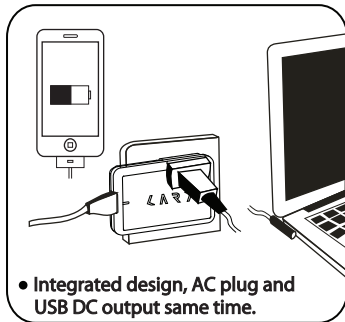

Card Adapter

ΛΑΤΥ
Compact And Revolutionary Designs

Slimmest Travel Adapter With USB

Support AC Socket Adapter & USB (1A) Charging same time

• Integrated universal AC power

• Integrated design, AC plug and USB DC output same time.

• USB output, supports 1A for iPhone, iPad and Android smartphone fast charging and other USB charging devices

Specifications:

- Designed & engineered in Singapore
- Get connected in over 150 countries worldwide
- Ultra Slim and integrate design
- Output: 5VDC/1000mA max.
- 1-year warranty Weight: 76g
- Dimensions: WDH: 85x54.5x21.4 mm

• Suit for over 150 countries world wide

• Open lid

• Replaceable fuse 6.3A

• Slider lock to switch plug type

Cautions:

- Don't use for Hi-Power Device (Dryer under 630W/100V, 1260W/200V)
- Don't Attempt to use multiple plug types simultaneously
- Keep device indoors and away from Humidity
- Always use the protection cover for safety
- Slide the Safety switch for choice plug