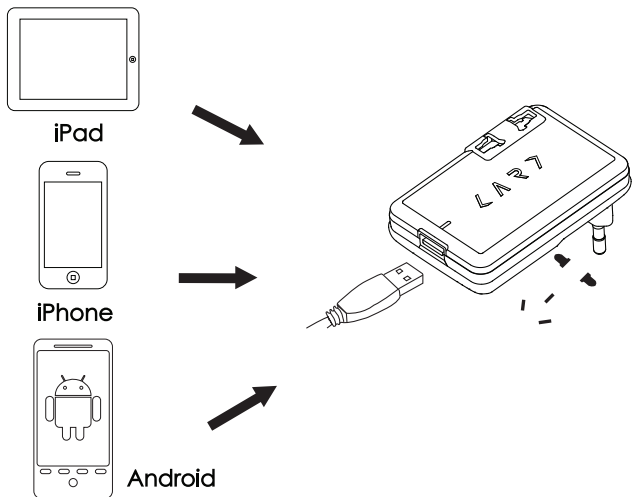

Card Adapter

ΛΑΤΥ
Compact And Revolutionary Designs

Slimmest Travel Adapter With USB

Support AC Socket Adapter & USB (1A) Charging same time

• Integrated universal AC power

• Integrated design, AC plug and USB DC output same time.

• USB output, supports 1A for iPhone, iPad and Android smartphone fast charging and other USB charging devices

Specifications:

- Designed & engineered in Singapore
- Get connected in over 150 countries worldwide
- Ultra Slim and integrate design
- Output: 5VDC/1000mA max.
- 1-year warranty Weight: 76g
- Dimensions: WDH: 85x54.5x21.4 mm

• Suit for over 150 countries world wide

• Open lid

• Replaceable fuse 6.3A

• Slider lock to switch plug type

Cautions:

- Don't use for Hi-Power Device (Dryer under 630W/100V, 1260W/200V)
- Don't Attempt to use multiple plug types simultaneously
- Keep device indoors and away from Humidity
- Always use the protection cover for safety
- Slide the Safety switch for choice plug