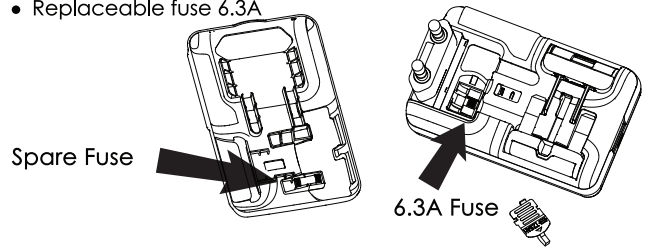

• USB output, supports 1A for iPhone, iPad and Android smartphone fast charging and other USB charging devices

Specifications:

- Designed & engineered in Singapore
- Get connected in over 150 countries worldwide
- Ultra Slim and integrate design
- Output: 5VDC/1000mA max.
- 1-year warranty Weight: 76g
- Dimensions: WDH: 85x54.5x21.4 mm

• Suit for over 150 countries world wide

• Open lid

• Replaceable fuse 6.3A

• Slider lock to switch plug type

Cautions:

- Don't use for Hi-Power Device (Dryer under 630W/100V, 1260W/200V)
- Don't Attempt to use multiple plug types simultaneously
- Keep device indoors and away from Humidity
- Always use the protection cover for safety
- Slide the Safety switch for choice plug