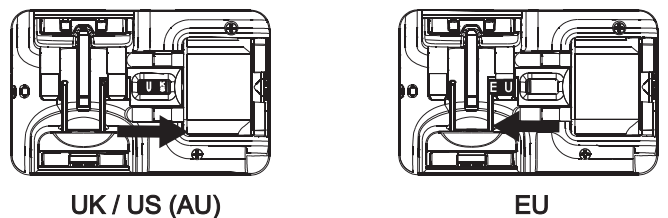

• Suit for over 150 countries world wide

• Open lid

• Replaceable fuse 6.3A

• Slider lock to switch plug type

Cautions:

- Don't use for Hi-Power Device (Dryer under 630W/100V, 1260W/200V)
- Don't Attempt to use multiple plug types simultaneously
- Keep device indoors and away from Humidity
- Always use the protection cover for safety
- Slide the Safety switch for choice plug