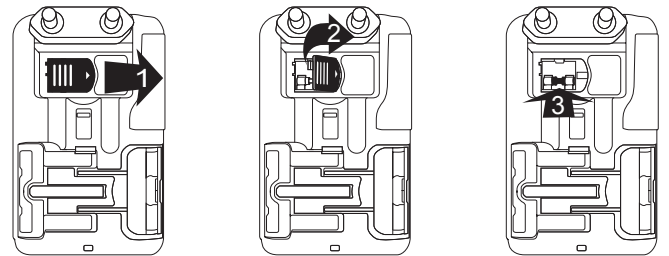

• USB output, supports 1A for iPhone, iPad and Android smartphone fast charging and other USB charging devices

Specifications:

- Designed & engineered in Singapore
- Get connected in over 150 countries worldwide
- Ultra Slim and integrate design
- Output: 5VDC/1000mA max.
- 1-year warranty Weight: 76g
- Dimensions: WDH: 85x54.5x21.4 mm

• Suit for over 150 countries world wide

• Open lid

• Replaceable fuse 6.3A

• Slider lock to switch plug type

Cautions:

- Don't use for Hi-Power Device (Dryer under 630W/100V, 1260W/200V)
- Don't Attempt to use multiple plug types simultaneously
- Keep device indoors and away from Humidity
- Always use the protection cover for safety
- Slide the Safety switch for choice plug